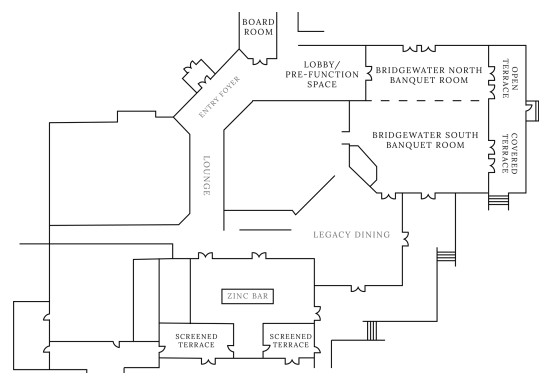

Private Spaces

The Landing

Seats 50 | 1 TV with HDMI Hookups
A quiet and secluded space for all types of events

Boardroom

Seats 18 | 1 TV with HDMI Hookups
An excellent space for business meetings

Partner's Room

Seats 10 | 1 TV with HDMI Hookups
An intimate meeting space

Bridgewater North

Seats 25-50 | AV Options Available
An ideal space for all social events

Bridgewater South

Seats up to 100 | AV Options Available | Built-in Bar
A prime location for larger social events

Bridgewater North & South

Seats 200-250 | AV Options Available
Perfect for banquets, weddings, fundraisers, etc.

Tent

Seats 200 | Amenities Available Upon Request
Want to move your event outside? The tent with the attached Event Lawn is a great spot for weddings, golf outings, intimate ceremonies, fundraisers & more!

Private Room Layouts

ROOM	DIMENSIONS & SQ FT	THEATER STYLE	CLASSROOM STYLE	ROUNDS	ROUNDS W/DANCE FLOOR
Bridgewater North	23' x 55' / 1265	60	40	50	40
Bridgewater South	39' x 55' / 2145	200	100	100	75
Bridgewater North & South	62' x 55' / 3410	400	150	250	200
The Landing	27' x 30' / 810	50	30	50	30
Boardroom (seats 16)	14' x 30' / 420	N/A	N/A	N/A	N/A
Partners Room (seats 8)	20' x 28' / 560	N/A	N/A	N/A	N/A
Tent	40' x 80' / 3200	200	N/A	200	150