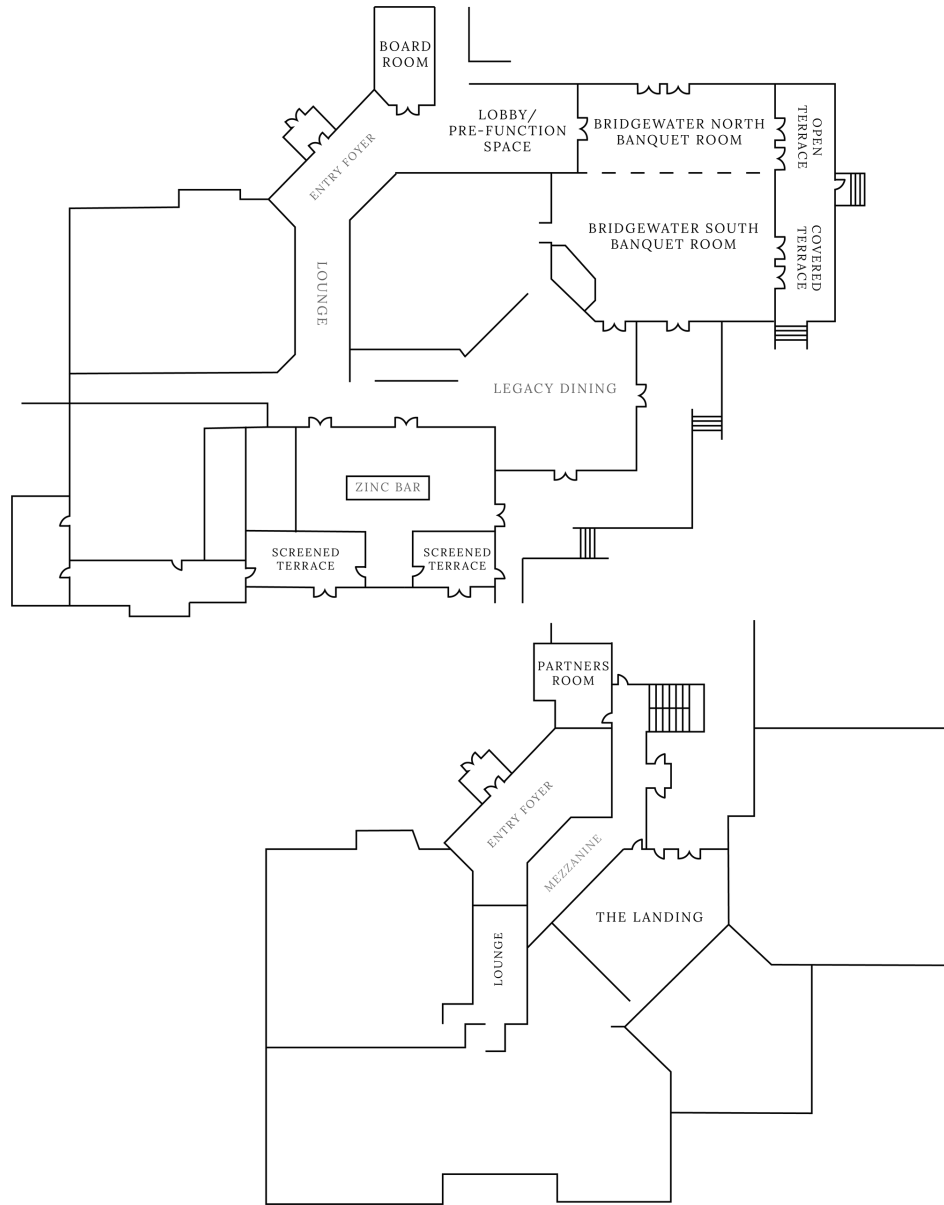

Private Spaces

The Landing

Seats 50 | 1 TV with HDMI Hookups
A quiet and secluded space for all types of events

Boardroom

Seats 18 | 1 TV with HDMI Hookups
An excellent space for business meetings

Partner's Room

Seats 10 | 1 TV with HDMI Hookups
An intimate meeting space

Bridgewater North

Seats 25-50 | AV Options Available
An ideal space for all social events

Bridgewater South

Seats up to 100 | AV Options Available | Built-in Bar
A prime location for larger social events

Bridgewater North & South

Seats 200-250 | AV Options Available
Perfect for banquets, weddings, fundraisers, etc.

Tent

Seats 200 | Amenities Available Upon Request
Want to move your event outside? The tent with the attached Event Lawn is a great spot for weddings, golf outings, intimate ceremonies, fundraisers & more!

Private Room Layouts

ROOM	DIMENSIONS & SQ FT	THEATER STYLE	CLASSROOM STYLE	ROUNDS	ROUNDS W/DANCE FLOOR
Bridgewater North	23' x 55' / 1265	60	40	50	40
Bridgewater South	39' x 55' / 2145	200	100	100	75
Bridgewater North & South	62' x 55' / 3410	400	150	250	200
The Landing	27' x 30' / 810	50	30	50	30
Boardroom (seats 16)	14' x 30' / 420	N/A	N/A	N/A	N/A
Partners Room (seats 8)	20' x 28' / 560	N/A	N/A	N/A	N/A
Tent	40' x 80' / 3200	200	N/A	200	150