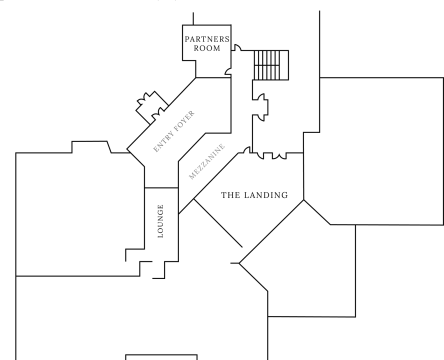

Private Spaces

The Landing

Seats 50 | 1 TV with HDMI Hookups
A quiet and secluded space for all types of events

Boardroom

Seats 18 | 1 TV with HDMI Hookups
An excellent space for business meetings

Partner's Room

Seats 10 | 1 TV with HDMI Hookups
An intimate meeting space

Bridgewater North

Seats 25-50 | AV Options Available
An ideal space for all social events

Bridgewater South

Seats up to 100 | AV Options Available | Built-in Bar
A prime location for larger social events

Bridgewater North & South

Seats 200-250 | AV Options Available
Perfect for banquets, weddings, fundraisers, etc.

Tent

Seats 200 | Amenities Available Upon Request
Want to move your event outside? The tent with the attached Event Lawn is a great spot for weddings, golf outings, intimate ceremonies, fundraisers & more!

Private Room Layouts

ROOM	DIMENSIONS & SQ FT	THEATER STYLE	CLASSROOM STYLE	ROUNDS	ROUNDS W/DANCE FLOOR
Bridgewater North	23' x 55' / 1265	60	40	50	40
Bridgewater South	39' x 55' / 2145	200	100	100	75
Bridgewater North & South	62' x 55' / 3410	400	150	250	200
The Landing	27' x 30' / 810	50	30	50	30
Boardroom (seats 16)	14' x 30' / 420	N/A	N/A	N/A	N/A
Partners Room (seats 8)	20' x 28' / 560	N/A	N/A	N/A	N/A
Tent	40' x 80' / 3200	200	N/A	200	150