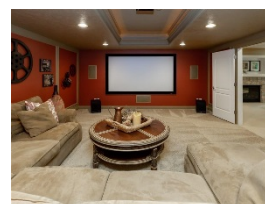

Mike Deck
Call or Text / 317-339-2830
mdeck@realestatelinks.com
www.RealEstateLinks.com

15394 Whistling Lane – The Bridgewater Club
End Culdesac/5 car garage with Wooded lot on Bridgewater Golf Course. Large Rooms and extra space throughout with Covered outdoor living on 2 levels. 6th Bedroom is a fully enclosed bonus room as well. Separate Mom's office and mud area next to the Large kitchen/hearth/nook set up with all the necessities for a chef's kitchen. Formal Dining with Butlers area with laundry on both main and upper levels. His and Hers closets and nice sitting room off the back of master. Lower level has full bar, wine cellar, poker area, separate theatre, guest suite with access to outside and exercise room to go along with plenty of storage. Lot is situated where you don't have any golf ball concerns and a great backyard with beautiful trees.